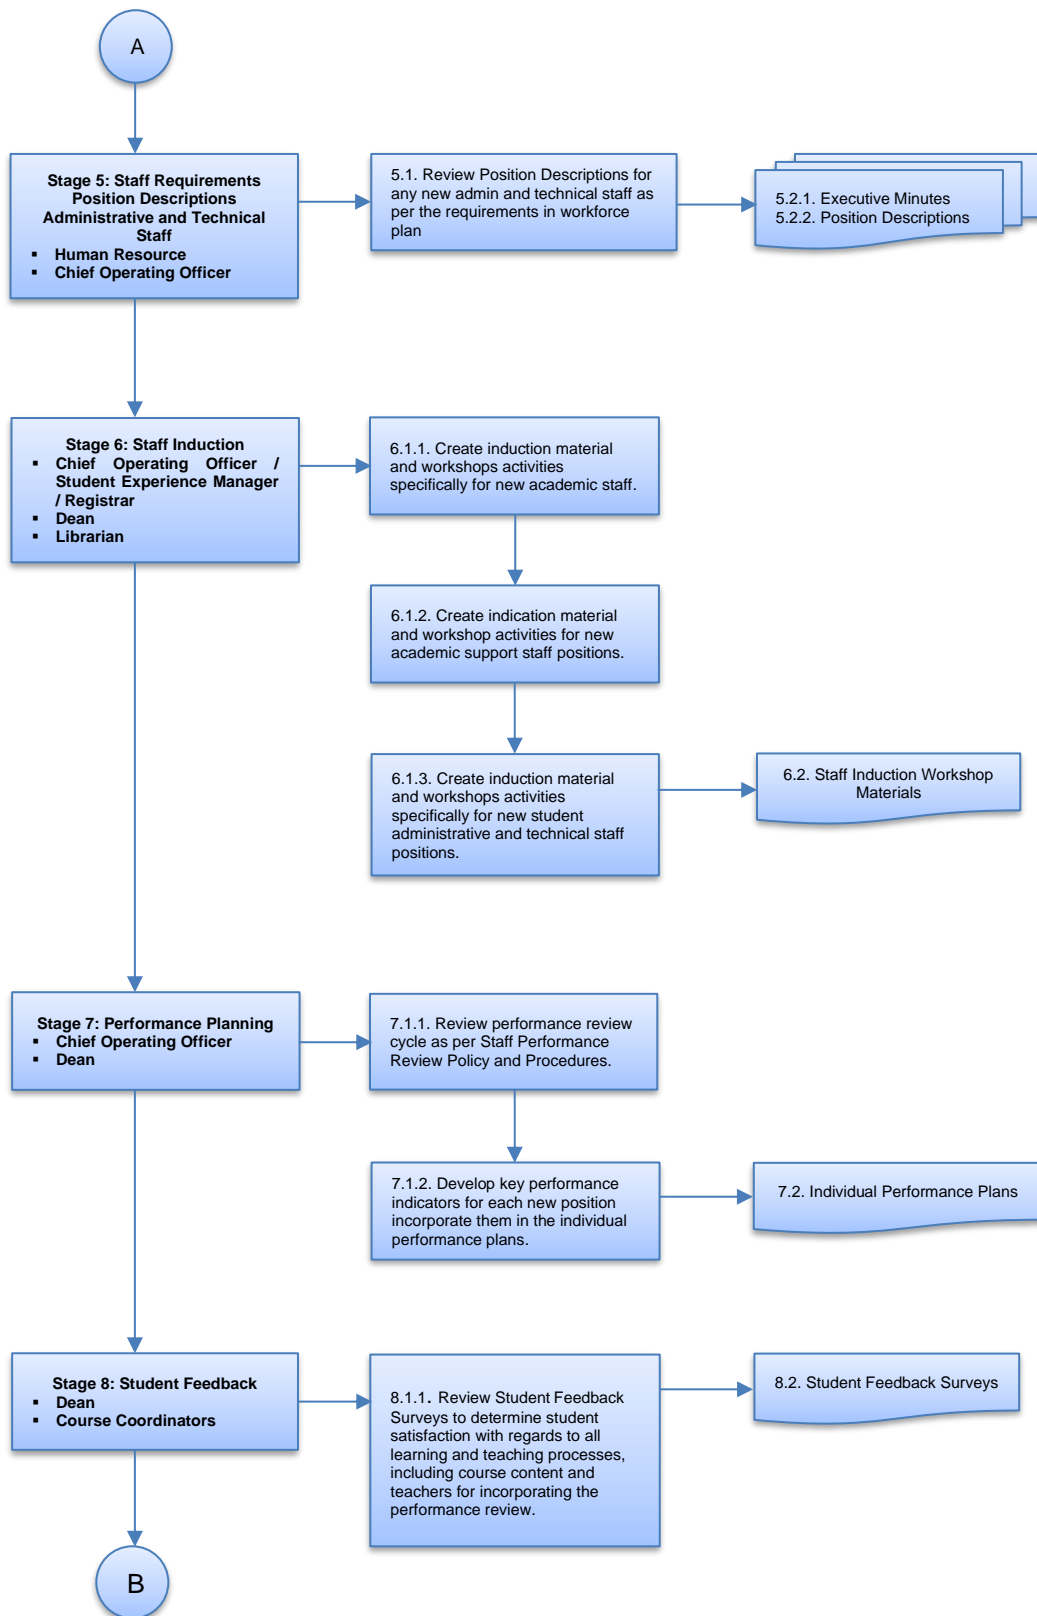

HIGHER EDUCATION WORKFORCE FLOW CHART

Version History			
Version number:	Approved by:	Approval Date:	Revision Notes:
1.0	Chief Operating Officer	17/12/2020	New flowchart