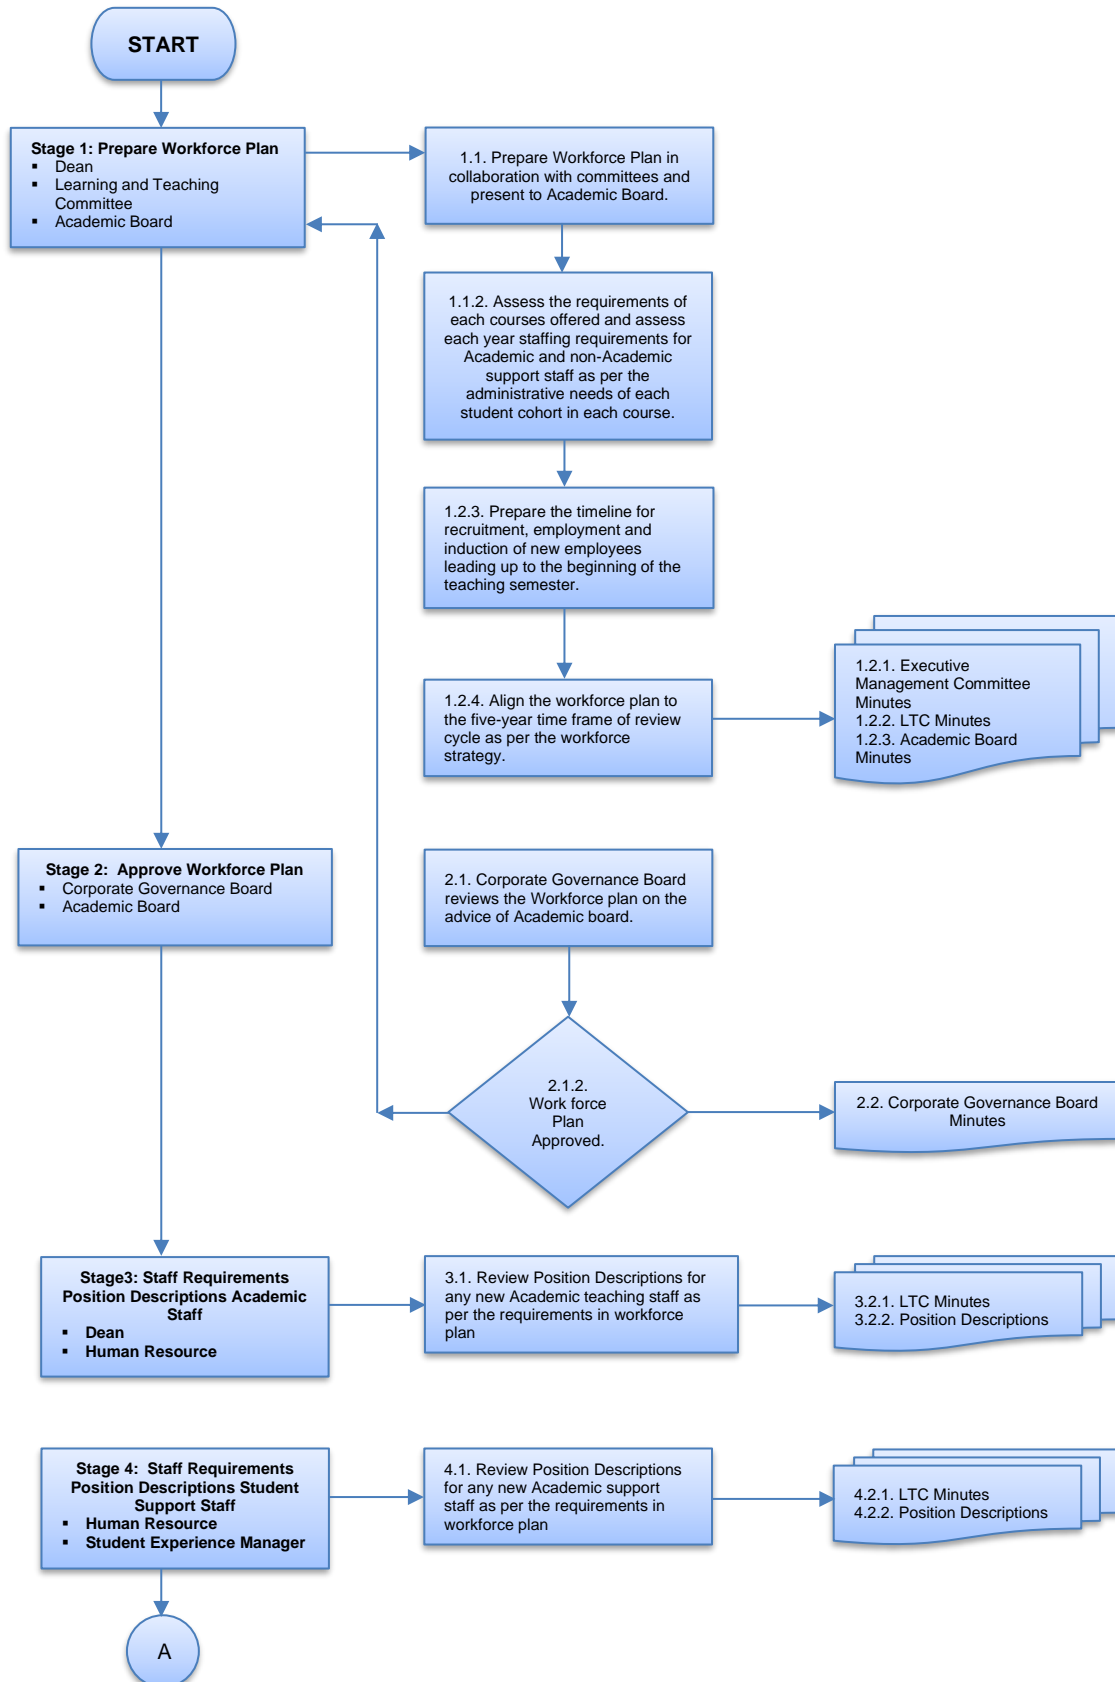

HIGHER EDUCATION WORKFORCE FLOW CHART

Version History			
Version number:	Approved by:	Approval Date:	Revision Notes:
1.0	Chief Operating Officer	17/12/2020	New flowchart