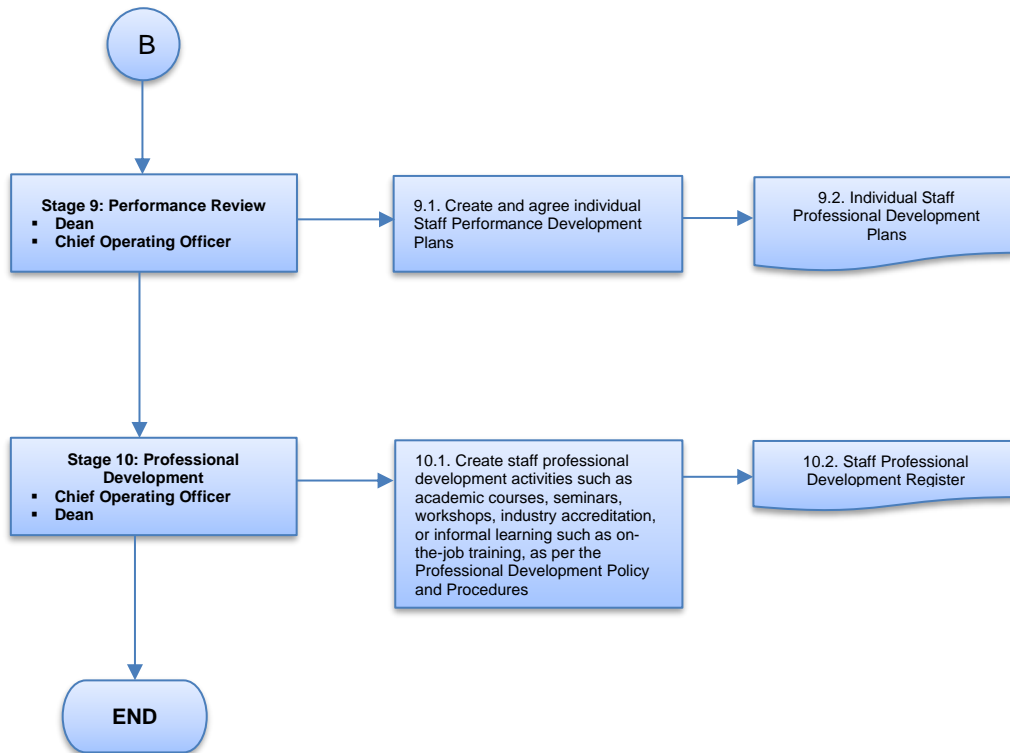

HIGHER EDUCATION WORKFORCE FLOW CHART

Version History			
Version number:	Approved by:	Approval Date:	Revision Notes:
1.0	Chief Operating Officer	17/12/2020	New flowchart